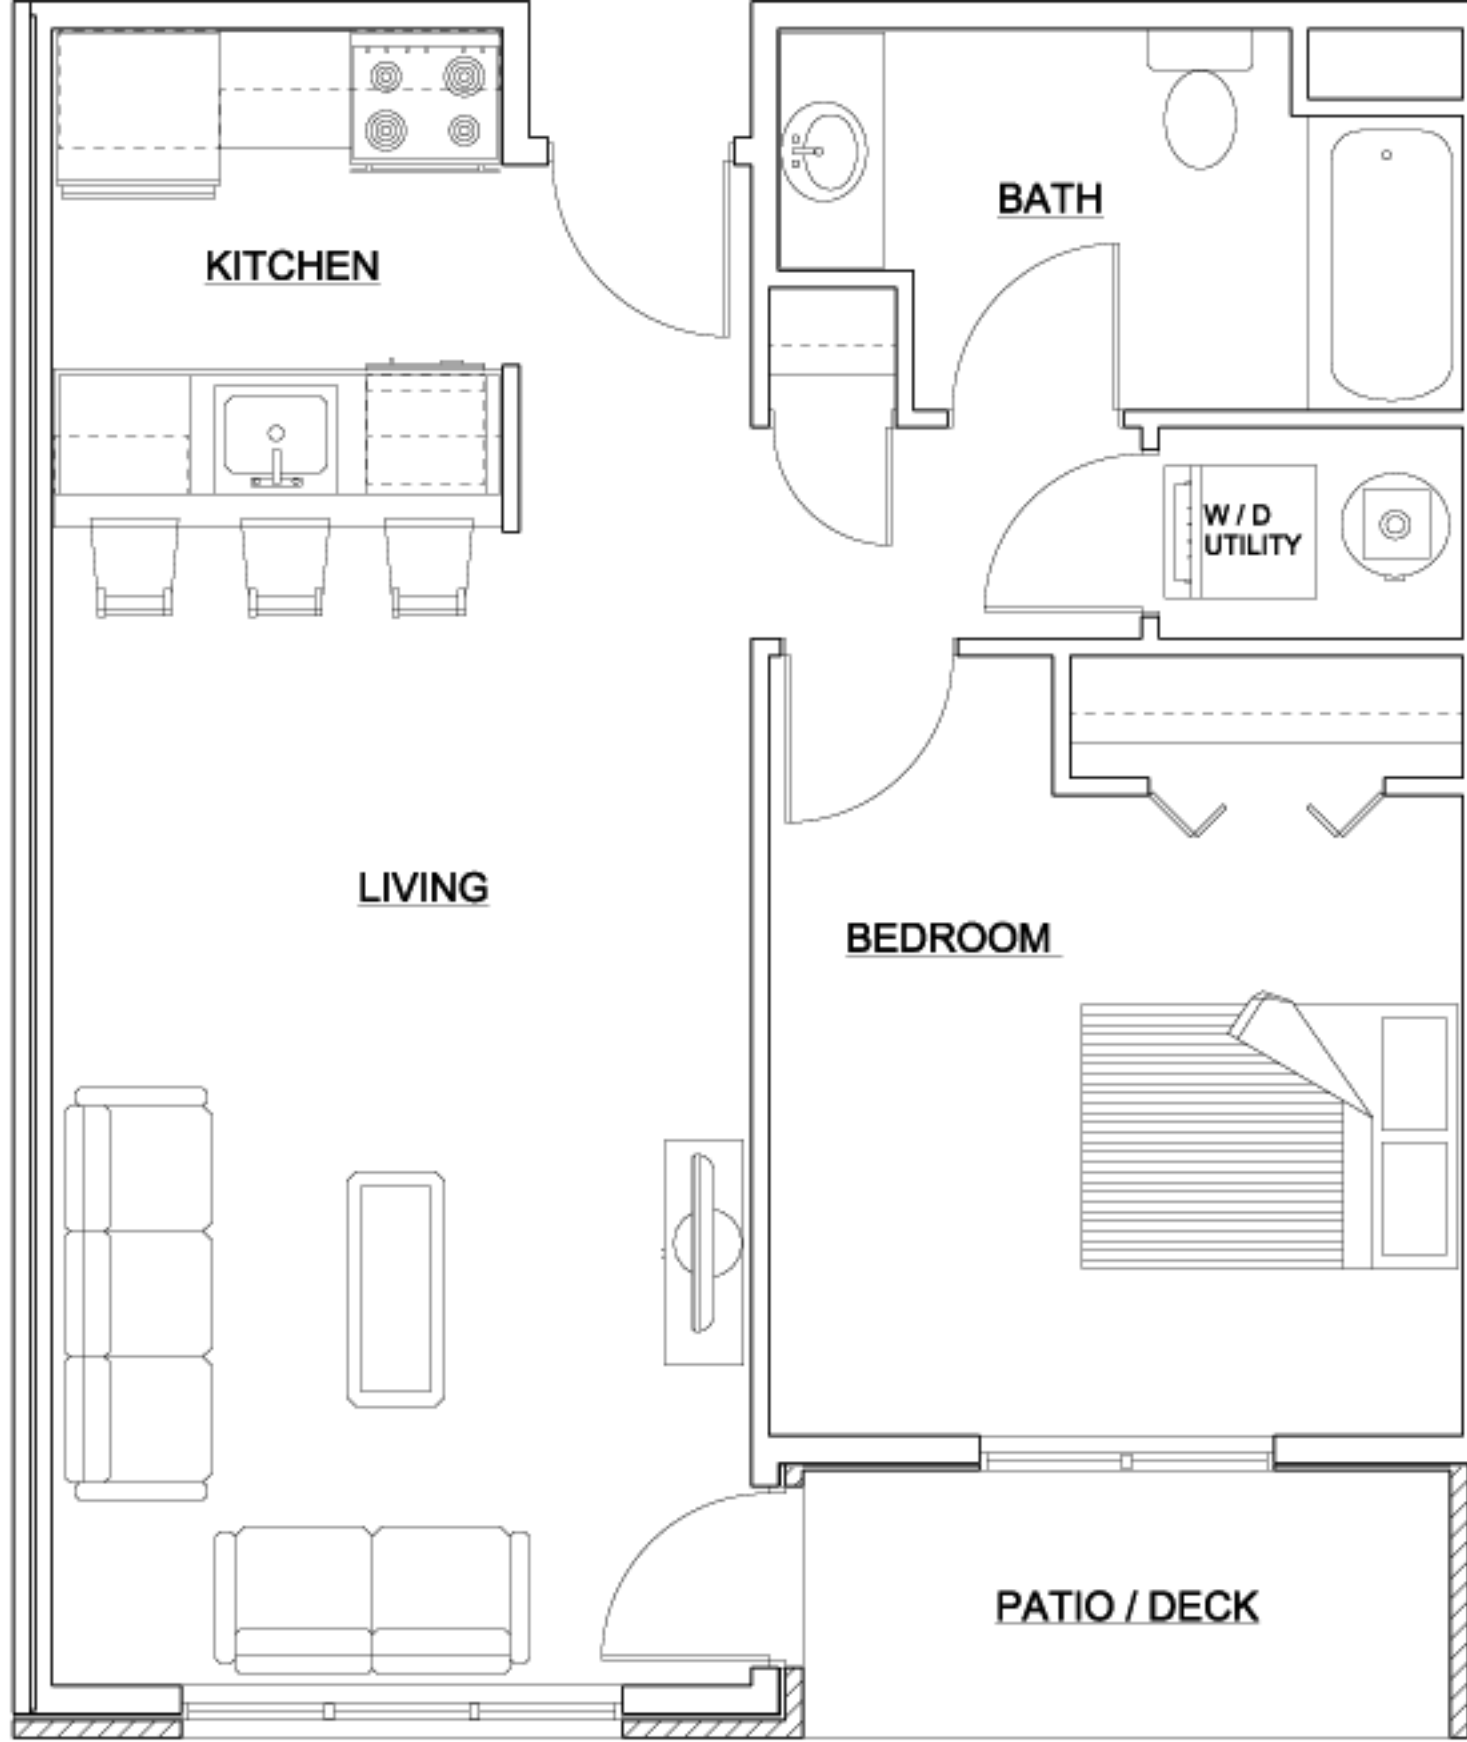

SCALE: 1/4" = 1'-0"

676 S.F.

PHOENIX  
PARK  
NEIGHBORHOOD

312

LIVING

BEDROOM

KITCHEN

BATH

W/D  
UTILITY

2-10"

UNIT TYPE 1-C

SCALE: 1/4" = 1'-0"

714 S.F.

PHOENIX  
PARK  
NEIGHBORHOOD

312

KITCHEN

BATH

W/D  
UTILITY

LIVING

BEDROOM

PATIO / DECK

**UNIT TYPE 1-B**

SCALE: 1/4" = 1'-0"  
663 S.F.