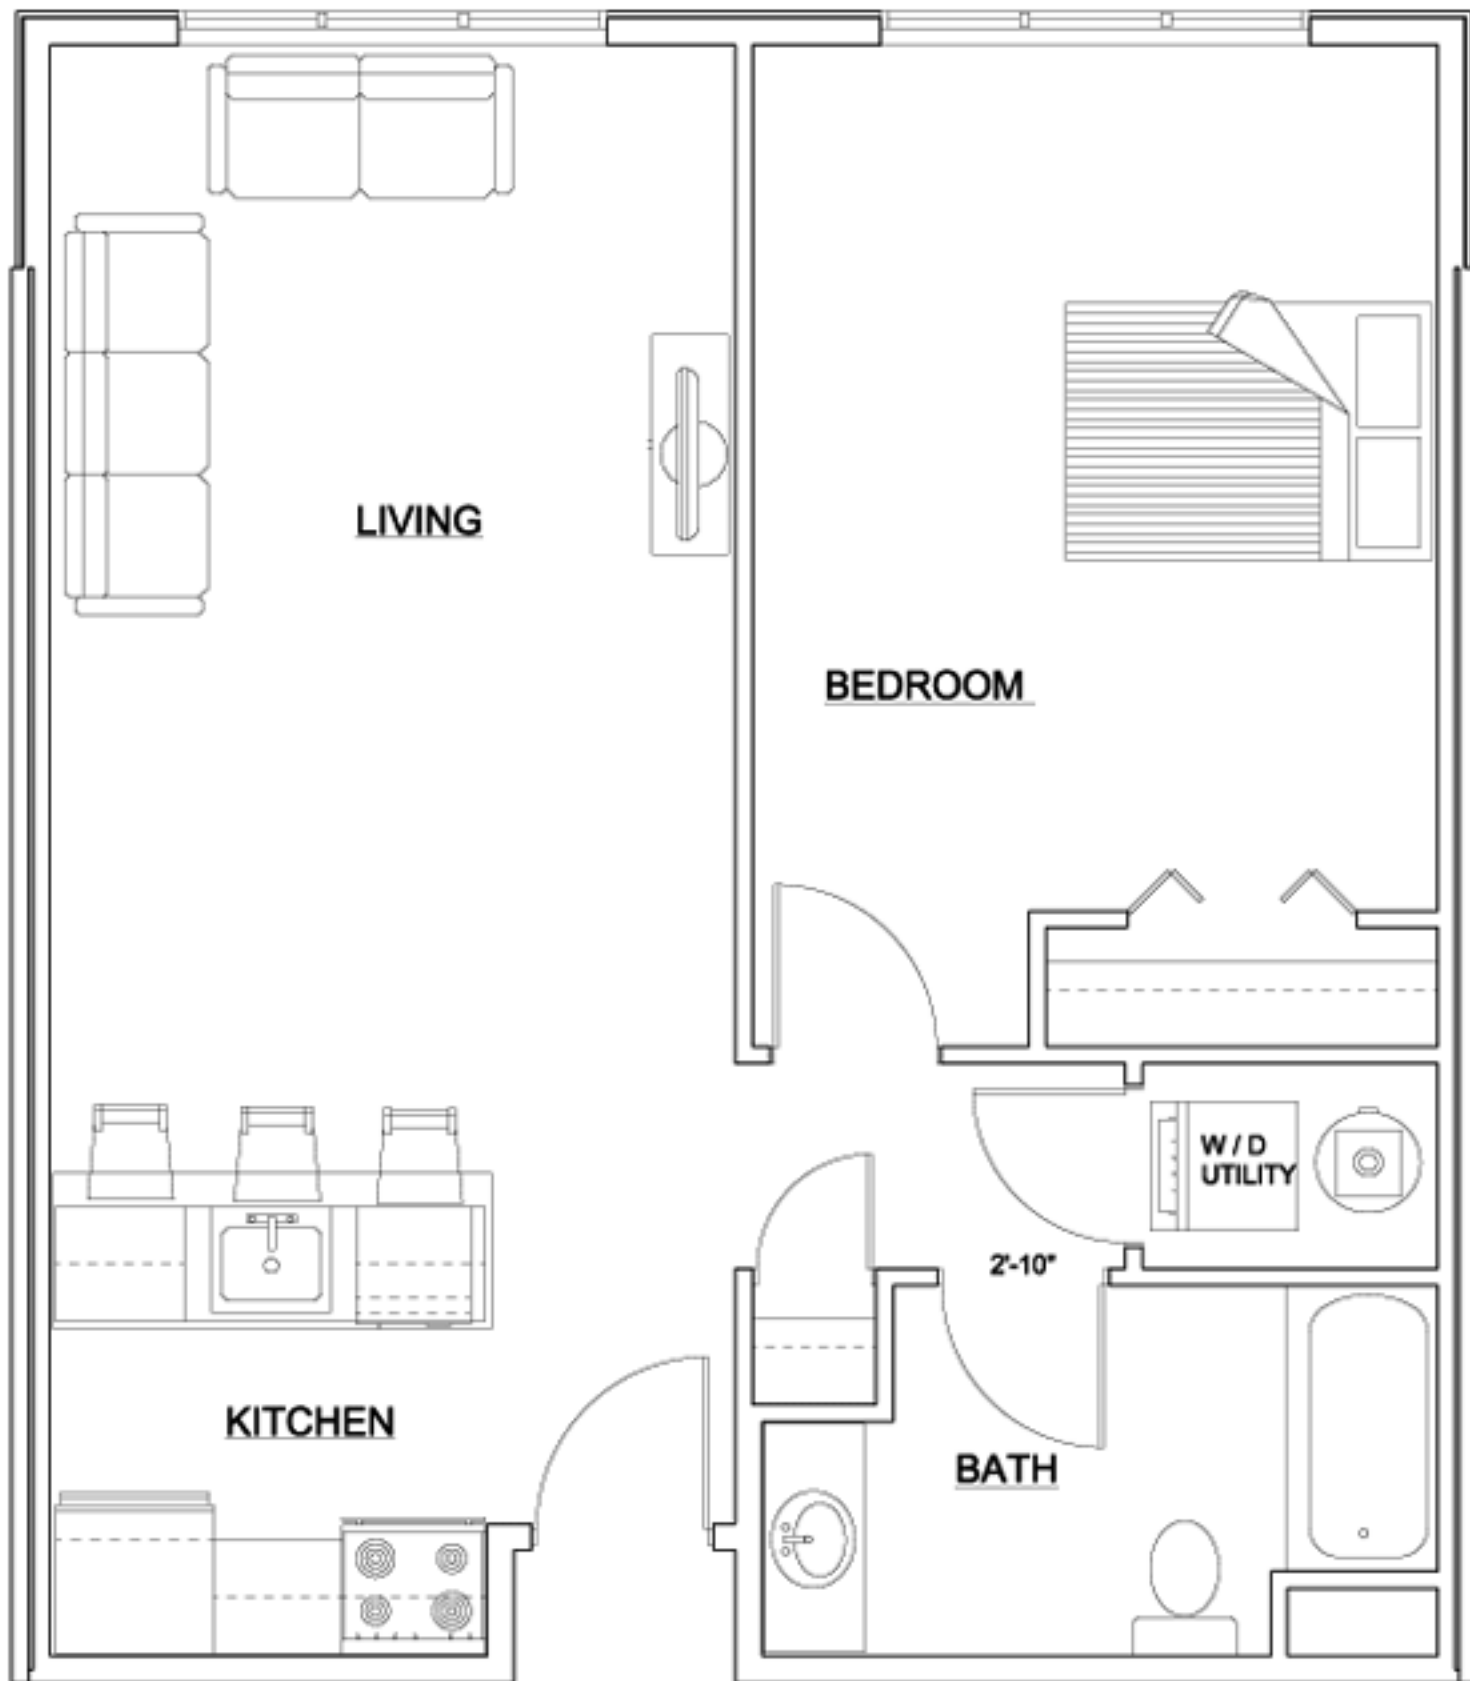

PHOENIX  
PARK  
NEIGHBORHOOD

312

**UNIT TYPE 1-D**

SCALE: 1/4" = 1'-0"

667 S.F.

PHOENIX  
PARK  
NEIGHBORHOOD

312

**UNIT TYPE 1-A**

SCALE: 1/4" = 1'-0"

676 S.F.

PHOENIX  
PARK  
NEIGHBORHOOD

312

LIVING

BEDROOM

KITCHEN

BATH

W/D  
UTILITY

2-10"

UNIT TYPE 1-C

SCALE: 1/4" = 1'-0"

714 S.F.

PHOENIX  
PARK  
NEIGHBORHOOD

312

KITCHEN

BATH

W/D  
UTILITY

LIVING

BEDROOM

PATIO / DECK

**UNIT TYPE 1-B**

SCALE: 1/4" = 1'-0"  
663 S.F.