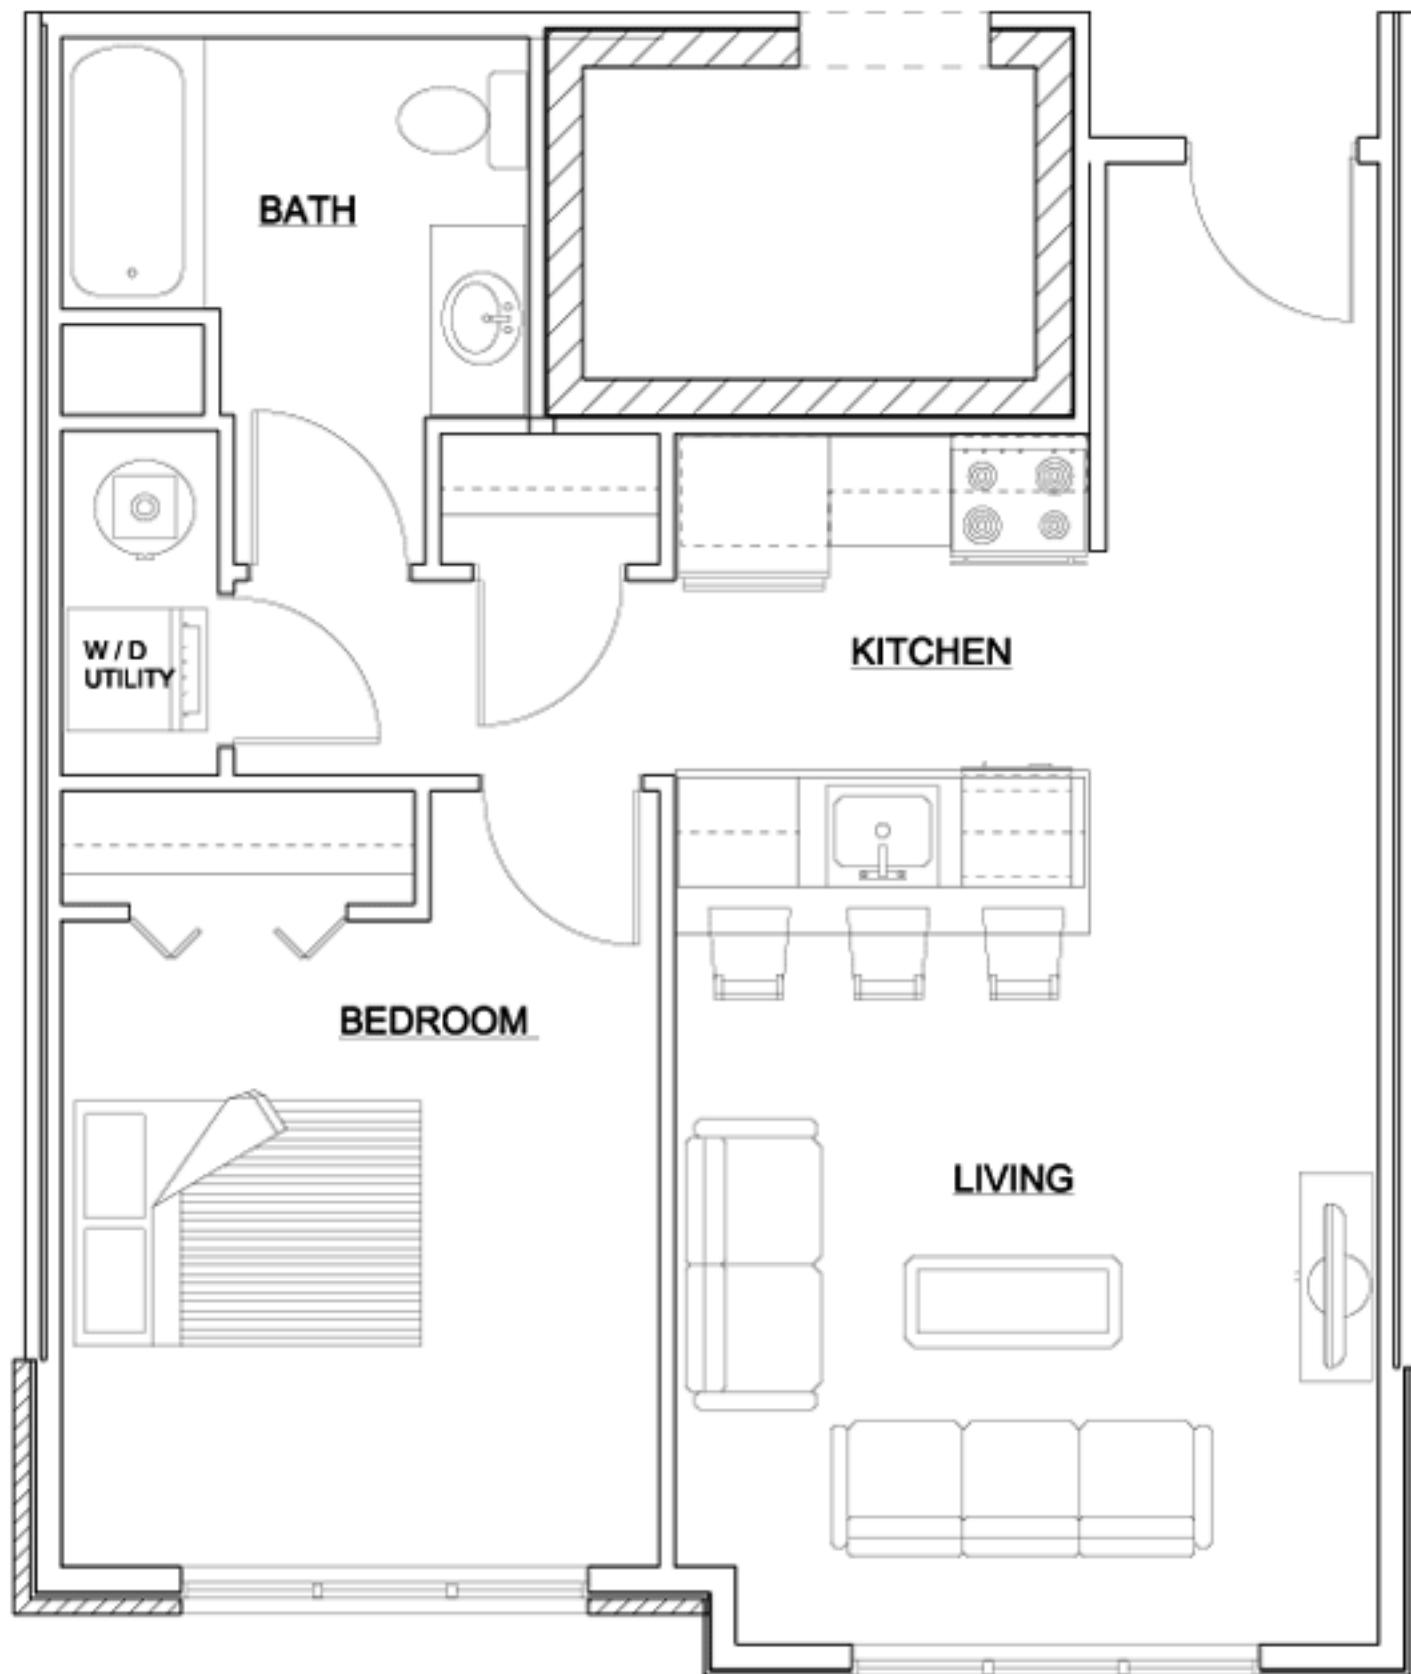

PHOENIX  
PARK  
NEIGHBORHOOD

312

**UNIT TYPE 1-D**

SCALE: 1/4" = 1'-0"

667 S.F.

PHOENIX  
PARK  
NEIGHBORHOOD

312

**UNIT TYPE 1-A**

SCALE: 1/4" = 1'-0"

676 S.F.

PHOENIX  
PARK  
NEIGHBORHOOD

312

LIVING

BEDROOM

KITCHEN

BATH

W/D  
UTILITY

2-10"

UNIT TYPE 1-C

SCALE: 1/4" = 1'-0"

714 S.F.

PHOENIX  
PARK  
NEIGHBORHOOD

312

KITCHEN

BATH

W/D  
UTILITY

LIVING

BEDROOM

PATIO / DECK

**UNIT TYPE 1-B**

SCALE: 1/4" = 1'-0"  
663 S.F.