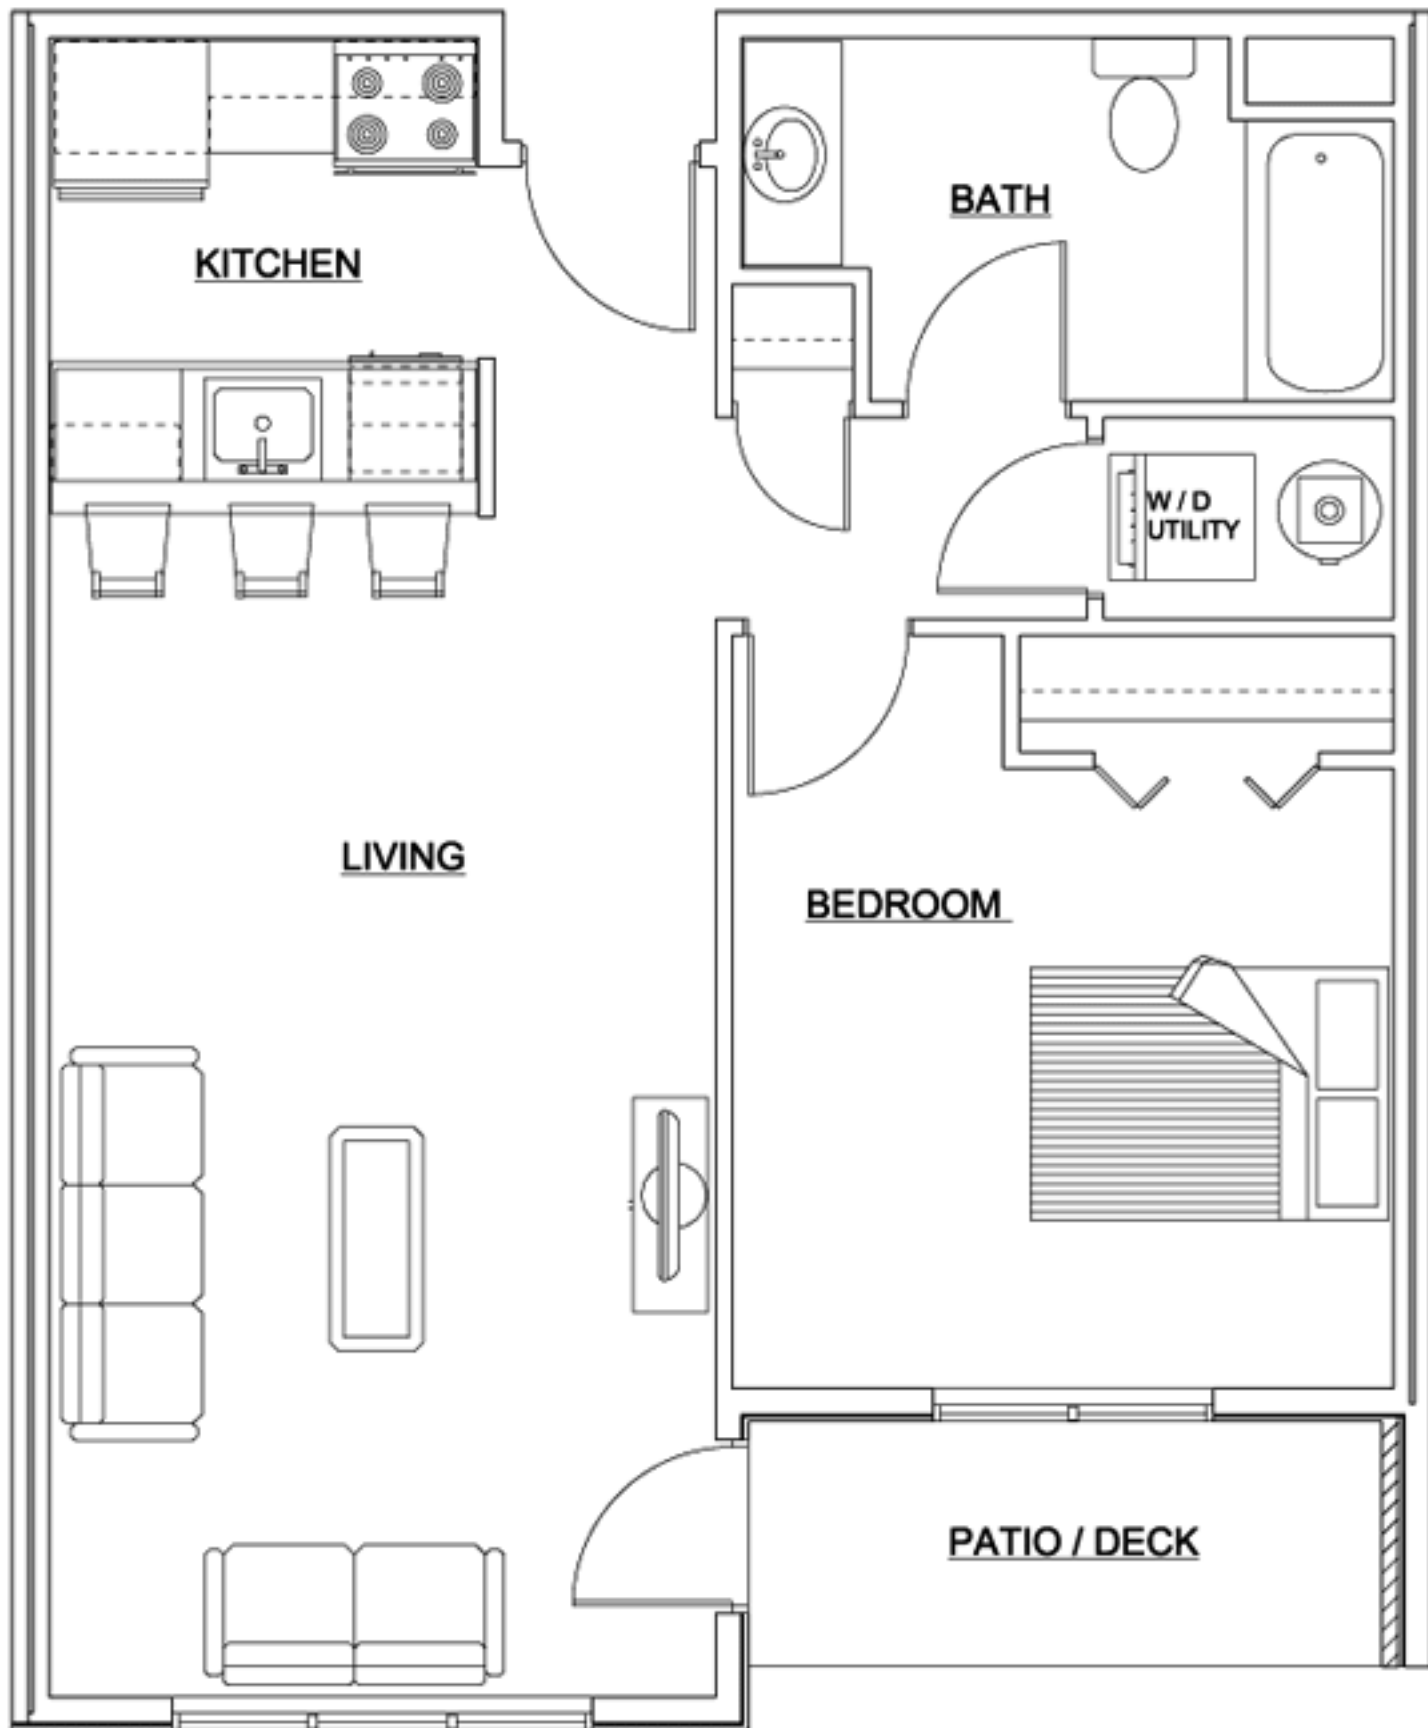

PHOENIX  
PARK  
NEIGHBORHOOD

312

**UNIT TYPE 1-D**

SCALE: 1/4" = 1'-0"

667 S.F.

PHOENIX  
PARK  
NEIGHBORHOOD

312

**UNIT TYPE 1-A**

SCALE: 1/4" = 1'-0"

676 S.F.

PHOENIX  
PARK  
NEIGHBORHOOD

312

LIVING

BEDROOM

KITCHEN

BATH

W/D  
UTILITY

2-10"

UNIT TYPE 1-C

SCALE: 1/4" = 1'-0"

714 S.F.

PHOENIX  
PARK  
NEIGHBORHOOD

312

KITCHEN

BATH

W/D  
UTILITY

LIVING

BEDROOM

PATIO / DECK

**UNIT TYPE 1-B**

SCALE: 1/4" = 1'-0"  
663 S.F.