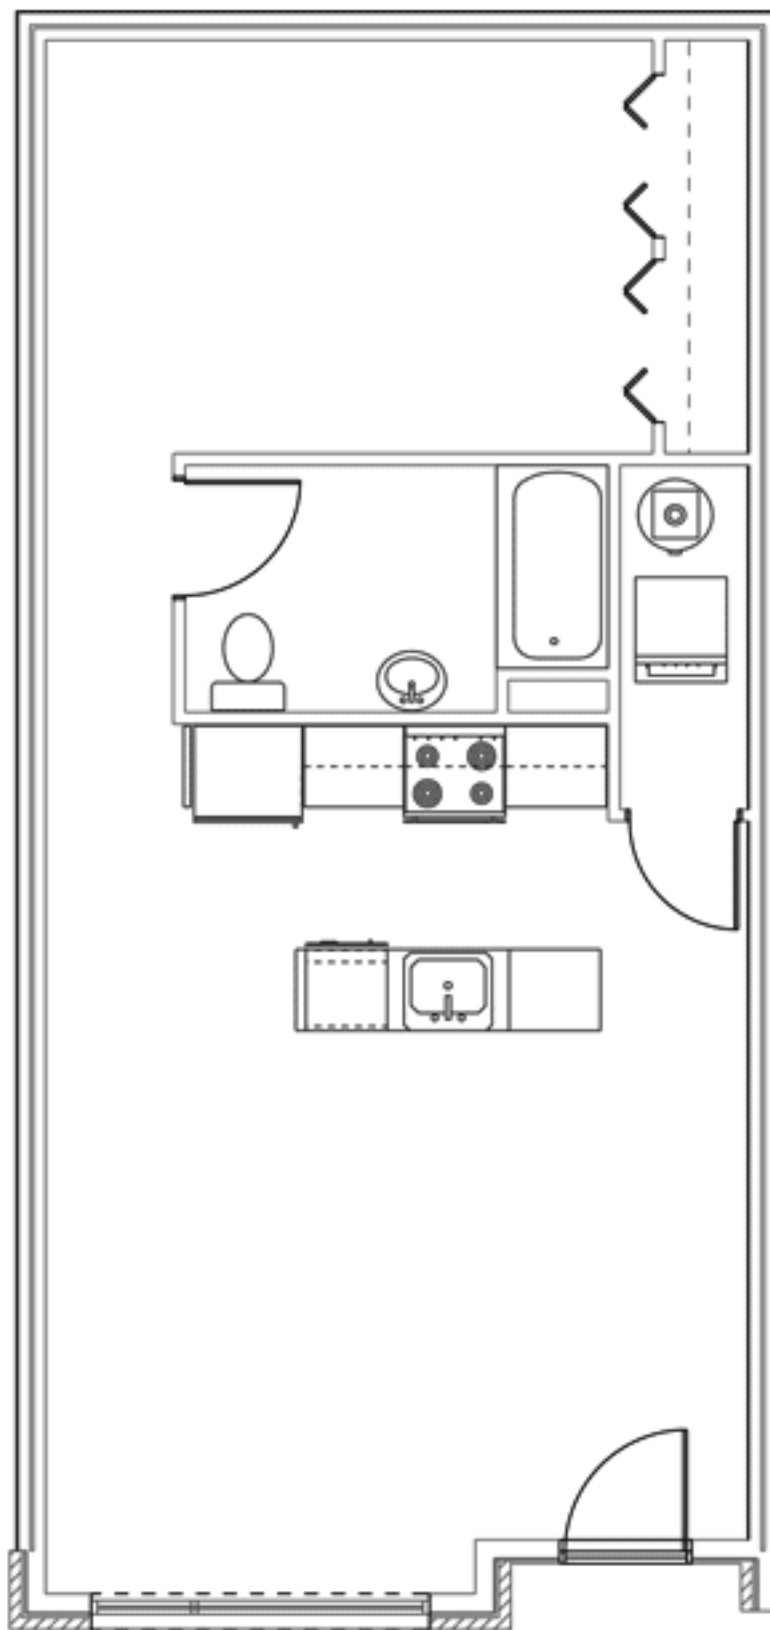

PHOENIX
PARK
NEIGHBORHOOD

222
WISCONSIN

UNIT 1-A
One Bedroom Flat
Approx. 702 Sq. Ft.

PHOENIX
PARK
NEIGHBORHOOD

222
WISCONSIN

UNIT 2-A
2 Bedroom Loft
Approx. 1036 Sq. Ft.

PHOENIX
PARK
NEIGHBORHOOD

222
WISCONSIN

UNIT 2-B
One Bedroom Loft
Approx. 927 Sq. Ft.