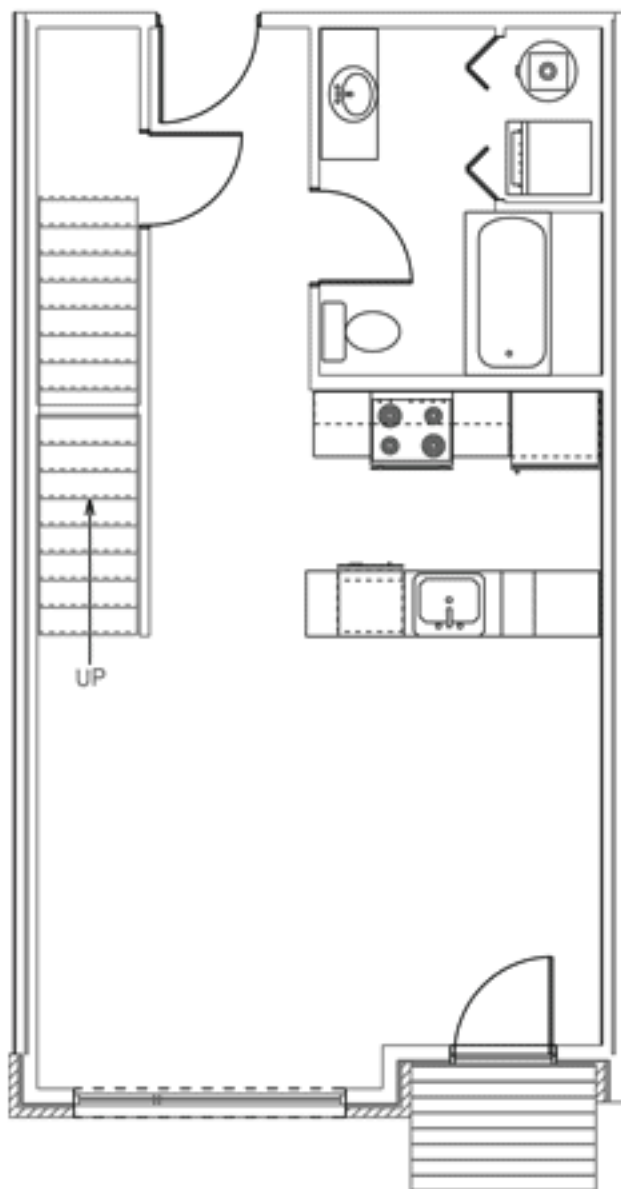

PHOENIX
PARK
NEIGHBORHOOD

222
WISCONSIN

UNIT 1-A
One Bedroom Flat
Approx. 702 Sq. Ft.

PHOENIX
PARK
NEIGHBORHOOD

222
WISCONSIN

UNIT 2-A
2 Bedroom Loft
Approx. 1036 Sq. Ft.

PHOENIX
PARK
NEIGHBORHOOD

222
WISCONSIN

UNIT 2-B
One Bedroom Loft
Approx. 927 Sq. Ft.