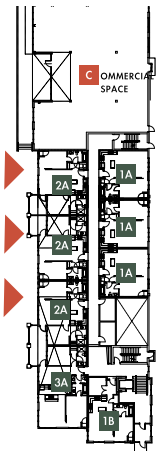

1 Bedroom
1 Bathroom
Den
789 SQ FT

FL 1

WWW.PHOENIXPARKNEIGHBORHOOD.COM

 Brought to you by Phoenix Parkside LLC

2 Bedroom
 2 Bathroom
 Deck
 926 SQ FT

FL 3

FL 2

FL 1

WWW.PHOENIXPARKNEIGHBORHOOD.COM

 Brought to you by Phoenix Parkside LLC

2 Bedroom
2 Bathroom
Deck
1006 SQ FT

FL 3

FL 2

WWW.PHOENIXPARKNEIGHBORHOOD.COM

 Brought to you by Phoenix Parkside LLC

EAU CLAIRE, WISCONSIN

1 Bedroom
1 Bathroom
729 SQ FT

FL 2

FL 1

WWW.PHOENIXPARKNEIGHBORHOOD.COM

 Brought to you by Phoenix Parkside LLC

EAU CLAIRE, WISCONSIN

2 Bedroom
2 1/2 Bathroom
Deck
Den
1195 SQ FT

WWW.PHOENIXPARKNEIGHBORHOOD.COM

 Brought to you by Phoenix Parkside LLC

2 Bedroom
2 Bathroom
Den
1175 SQ FT

WWW.PHOENIXPARKNEIGHBORHOOD.COM

 Brought to you by Phoenix Parkside LLC

2 Bedroom
2 Bathroom
976 SQ FT

FL 3

WWW.PHOENIXPARKNEIGHBORHOOD.COM