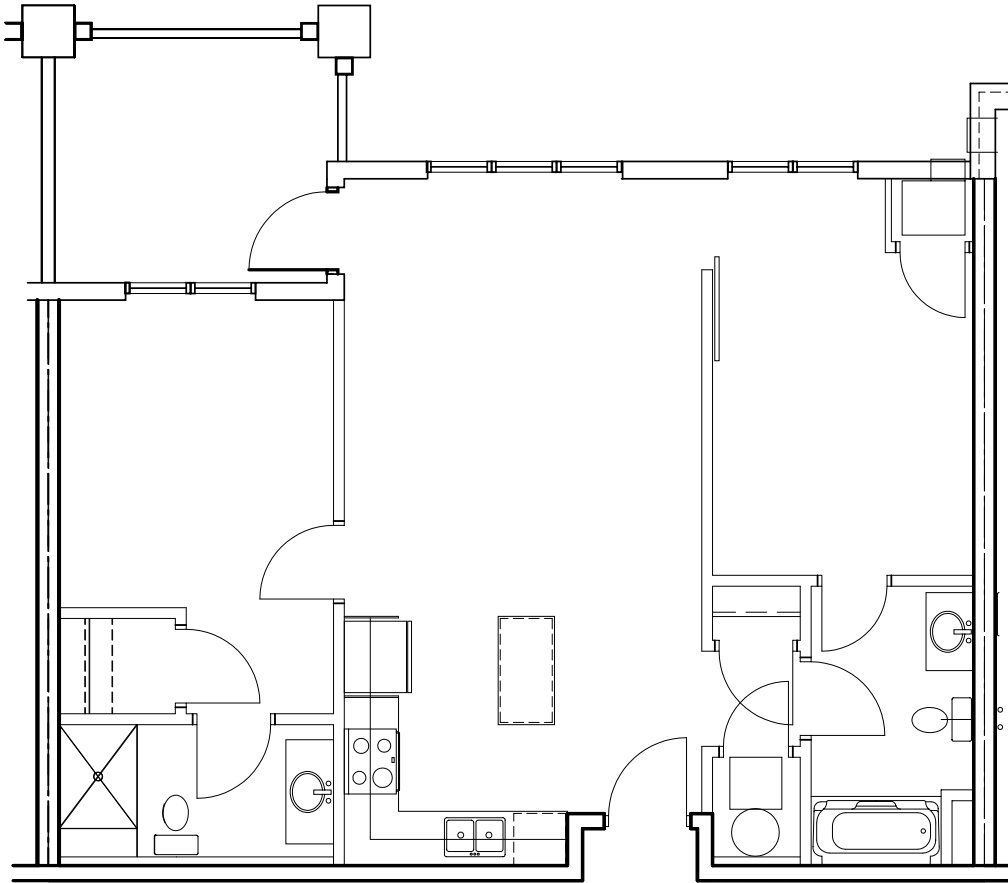

1 Bedroom
1 Bathroom
Den
789 SQ FT

FL 1

WWW.PHOENIXPARKNEIGHBORHOOD.COM

 Brought to you by Phoenix Parkside LLC

2 Bedroom
 2 Bathroom
 Deck
 926 SQ FT

FL 3

FL 2

FL 1

WWW.PHOENIXPARKNEIGHBORHOOD.COM

 Brought to you by Phoenix Parkside LLC

2 Bedroom
2 Bathroom
Deck
1006 SQ FT

FL 3

FL 2

WWW.PHOENIXPARKNEIGHBORHOOD.COM

 Brought to you by Phoenix Parkside LLC

EAU CLAIRE, WISCONSIN

1 Bedroom
1 Bathroom
729 SQ FT

FL 2

FL 1

WWW.PHOENIXPARKNEIGHBORHOOD.COM

 Brought to you by Phoenix Parkside LLC

EAU CLAIRE, WISCONSIN

2 Bedroom
2 1/2 Bathroom
Deck
Den
1195 SQ FT

WWW.PHOENIXPARKNEIGHBORHOOD.COM