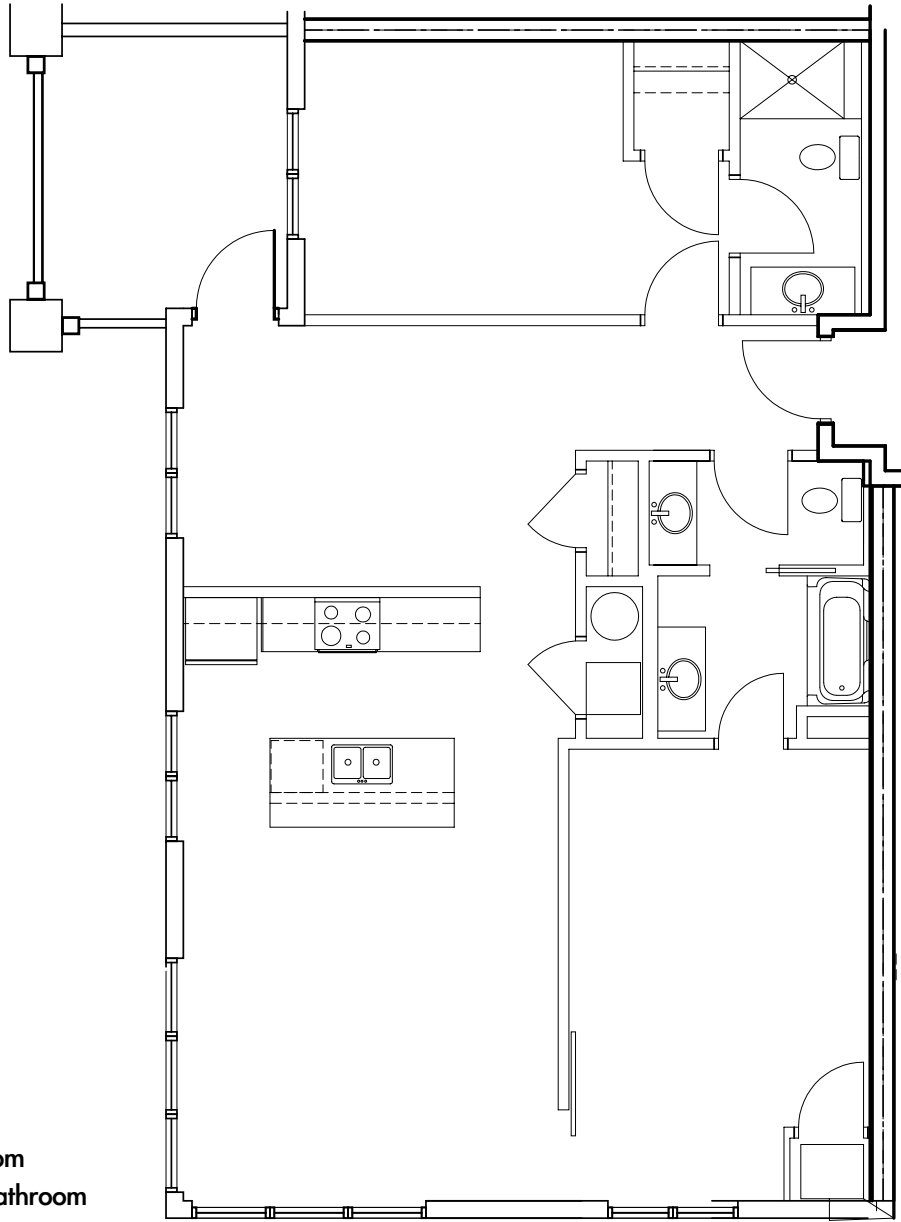

1 Bedroom
1 Bathroom
729 SQ FT

FL 2

FL 1

WWW.PHOENIXPARKNEIGHBORHOOD.COM

 Brought to you by Phoenix Parkside LLC

EAU CLAIRE, WISCONSIN

2 Bedroom
2 1/2 Bathroom
Deck
Den
1195 SQ FT

WWW.PHOENIXPARKNEIGHBORHOOD.COM

 Brought to you by Phoenix Parkside LLC

2 Bedroom
2 Bathroom
Den
1175 SQ FT

WWW.PHOENIXPARKNEIGHBORHOOD.COM

 Brought to you by Phoenix Parkside LLC

2 Bedroom
2 Bathroom
976 SQ FT

FL 3

WWW.PHOENIXPARKNEIGHBORHOOD.COM