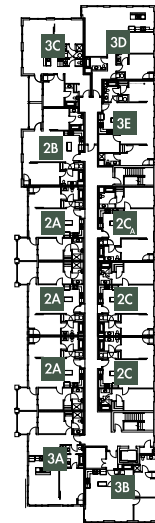

1 Bedroom
1 Bathroom
729 SQ FT

FL 2

FL 1

WWW.PHOENIXPARKNEIGHBORHOOD.COM

 Brought to you by Phoenix Parkside LLC

EAU CLAIRE, WISCONSIN

2 Bedroom
2 1/2 Bathroom
Deck
Den
1195 SQ FT

WWW.PHOENIXPARKNEIGHBORHOOD.COM

 Brought to you by Phoenix Parkside LLC

2 Bedroom
2 Bathroom
Den
1175 SQ FT

WWW.PHOENIXPARKNEIGHBORHOOD.COM

 Brought to you by Phoenix Parkside LLC

2 Bedroom
2 Bathroom
976 SQ FT

FL 3

WWW.PHOENIXPARKNEIGHBORHOOD.COM

 Brought to you by Phoenix Parkside LLC

EAU CLAIRE, WISCONSIN

2 Bedroom
2 Bathroom
976 SQ FT

FL 3

WWW.PHOENIXPARKNEIGHBORHOOD.COM

 Brought to you by Phoenix Parkside LLC

2 Bedroom
2 Bathroom
Deck
1218 SQ FT

FL 3

FL 2

WWW.PHOENIXPARKNEIGHBORHOOD.COM

 Brought to you by Phoenix Parkside LLC

EAU CLAIRE, WISCONSIN

2 Bedroom
2 Bathroom
Den
1275 SQ FT

WWW.PHOENIXPARKNEIGHBORHOOD.COM

Brought to you by Phoenix Parkside LLC