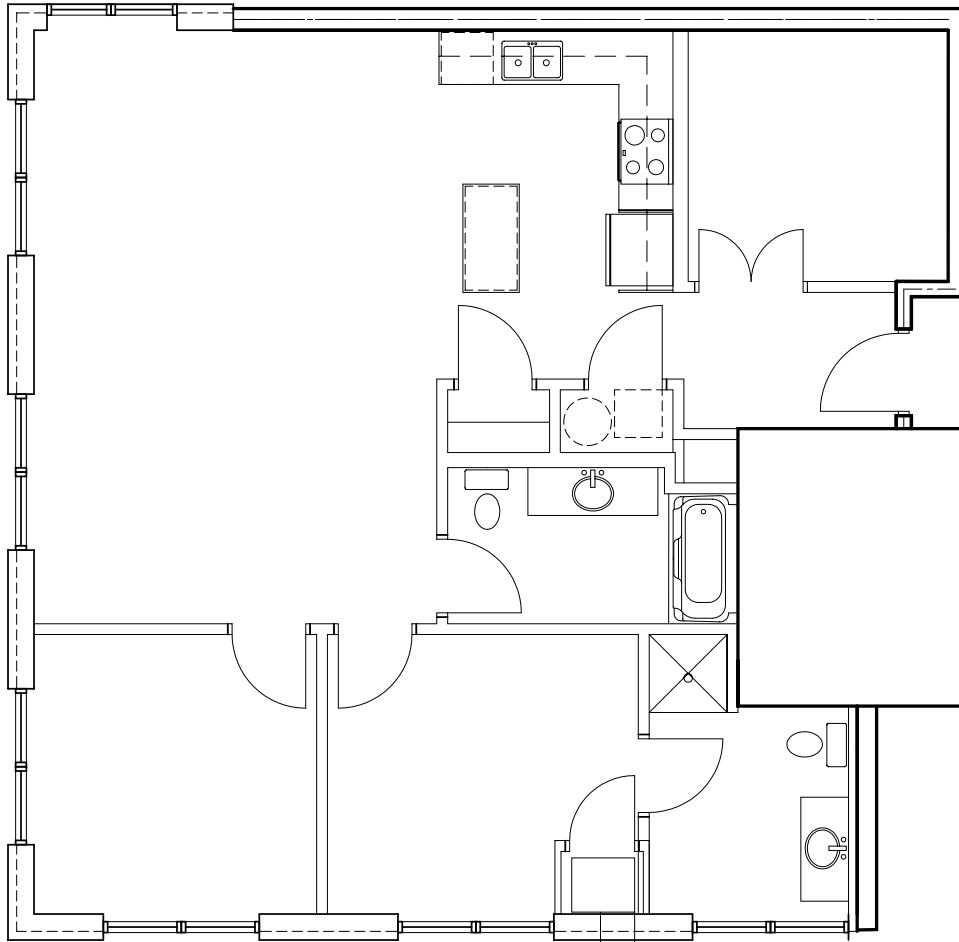

1 Bedroom
1 Bathroom
729 SQ FT

FL 2

FL 1

WWW.PHOENIXPARKNEIGHBORHOOD.COM

 Brought to you by Phoenix Parkside LLC

EAU CLAIRE, WISCONSIN

2 Bedroom
2 1/2 Bathroom
Deck
Den
1195 SQ FT

WWW.PHOENIXPARKNEIGHBORHOOD.COM

 Brought to you by Phoenix Parkside LLC

2 Bedroom
2 Bathroom
Den
1175 SQ FT

WWW.PHOENIXPARKNEIGHBORHOOD.COM

 Brought to you by Phoenix Parkside LLC

2 Bedroom
2 Bathroom
976 SQ FT

FL 3

WWW.PHOENIXPARKNEIGHBORHOOD.COM