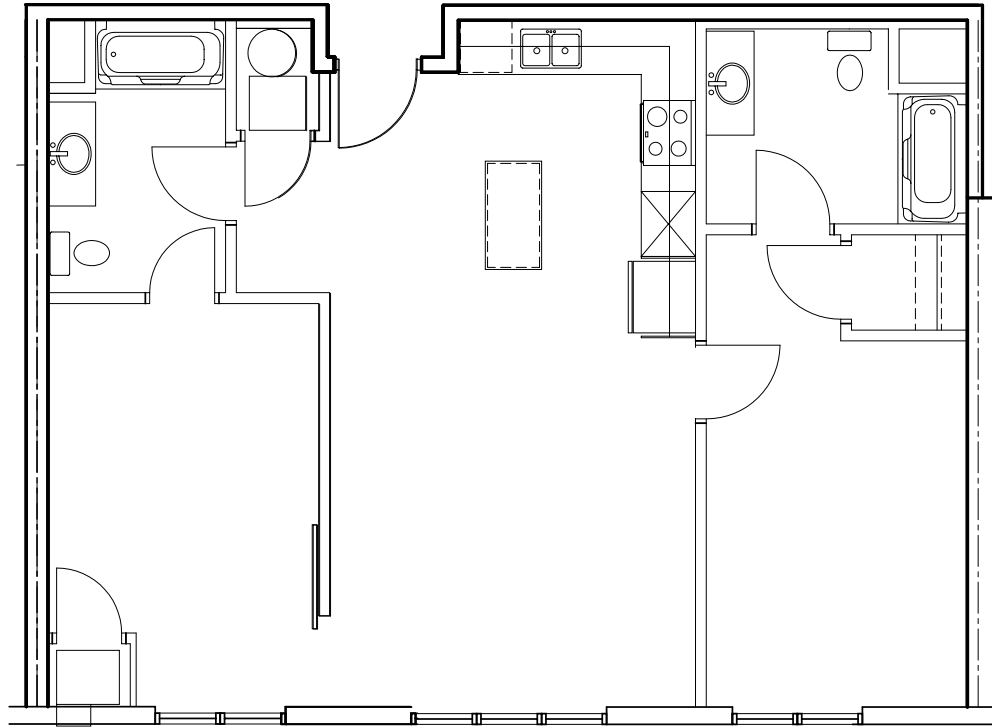

1 Bedroom
1 Bathroom
729 SQ FT

FL 2

FL 1

WWW.PHOENIXPARKNEIGHBORHOOD.COM

 Brought to you by Phoenix Parkside LLC

EAU CLAIRE, WISCONSIN

2 Bedroom
2 1/2 Bathroom
Deck
Den
1195 SQ FT

WWW.PHOENIXPARKNEIGHBORHOOD.COM

 Brought to you by Phoenix Parkside LLC

2 Bedroom
2 Bathroom
Den
1175 SQ FT

WWW.PHOENIXPARKNEIGHBORHOOD.COM

 Brought to you by Phoenix Parkside LLC

2 Bedroom
2 Bathroom
976 SQ FT

FL 3

WWW.PHOENIXPARKNEIGHBORHOOD.COM

 Brought to you by Phoenix Parkside LLC

EAU CLAIRE, WISCONSIN

2 Bedroom
2 Bathroom
976 SQ FT

FL 3

WWW.PHOENIXPARKNEIGHBORHOOD.COM

 Brought to you by Phoenix Parkside LLC

2 Bedroom
2 Bathroom
Deck
1218 SQ FT