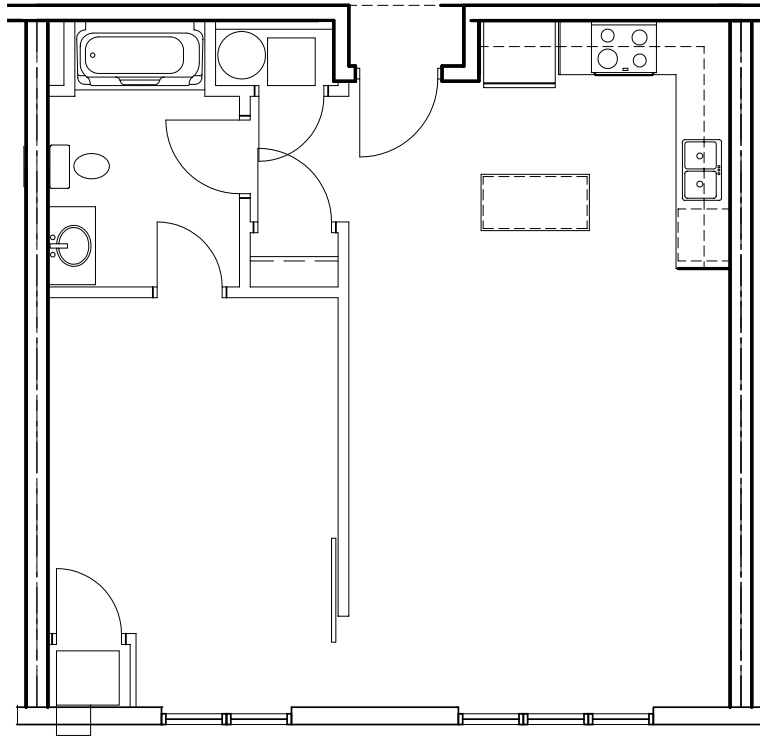

1 Bedroom
1 Bathroom
Den
789 SQ FT

FL 1

WWW.PHOENIXPARKNEIGHBORHOOD.COM

 Brought to you by Phoenix Parkside LLC

2 Bedroom
 2 Bathroom
 Deck
 926 SQ FT

FL 3

FL 2

FL 1

WWW.PHOENIXPARKNEIGHBORHOOD.COM

 Brought to you by Phoenix Parkside LLC

2 Bedroom
2 Bathroom
Deck
1006 SQ FT

FL 3

FL 2

WWW.PHOENIXPARKNEIGHBORHOOD.COM

 Brought to you by Phoenix Parkside LLC

EAU CLAIRE, WISCONSIN

1 Bedroom
1 Bathroom
729 SQ FT

FL 2

FL 1

WWW.PHOENIXPARKNEIGHBORHOOD.COM

 Brought to you by Phoenix Parkside LLC

EAU CLAIRE, WISCONSIN

2 Bedroom
2 1/2 Bathroom
Deck
Den
1195 SQ FT

WWW.PHOENIXPARKNEIGHBORHOOD.COM

 Brought to you by Phoenix Parkside LLC

2 Bedroom
2 Bathroom
Den
1175 SQ FT

WWW.PHOENIXPARKNEIGHBORHOOD.COM

 Brought to you by Phoenix Parkside LLC

2 Bedroom
2 Bathroom
976 SQ FT

FL 3

WWW.PHOENIXPARKNEIGHBORHOOD.COM