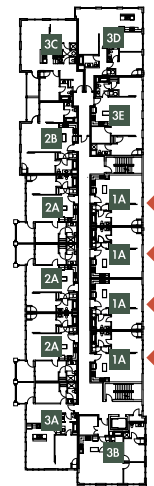

1 Bedroom
1 Bathroom
Den
789 SQ FT

FL 1

WWW.PHOENIXPARKNEIGHBORHOOD.COM

 Brought to you by Phoenix Parkside LLC

2 Bedroom
 2 Bathroom
 Deck
 926 SQ FT

FL 3

FL 2

FL 1

WWW.PHOENIXPARKNEIGHBORHOOD.COM

 Brought to you by Phoenix Parkside LLC

2 Bedroom
2 Bathroom
Deck
1006 SQ FT

FL 3

FL 2

WWW.PHOENIXPARKNEIGHBORHOOD.COM

 Brought to you by Phoenix Parkside LLC

EAU CLAIRE, WISCONSIN

1 Bedroom
1 Bathroom
729 SQ FT

FL 2

FL 1

WWW.PHOENIXPARKNEIGHBORHOOD.COM

 Brought to you by Phoenix Parkside LLC

EAU CLAIRE, WISCONSIN

2 Bedroom
2 1/2 Bathroom
Deck
Den
1195 SQ FT

WWW.PHOENIXPARKNEIGHBORHOOD.COM

 Brought to you by Phoenix Parkside LLC

2 Bedroom
2 Bathroom
Den
1175 SQ FT

WWW.PHOENIXPARKNEIGHBORHOOD.COM

 Brought to you by Phoenix Parkside LLC

2 Bedroom
2 Bathroom
976 SQ FT

FL 3

WWW.PHOENIXPARKNEIGHBORHOOD.COM