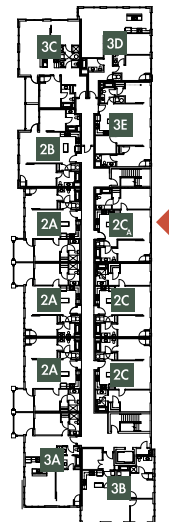

1 Bedroom
1 Bathroom
729 SQ FT

FL 2

FL 1

WWW.PHOENIXPARKNEIGHBORHOOD.COM

 Brought to you by Phoenix Parkside LLC

EAU CLAIRE, WISCONSIN

2 Bedroom
2 1/2 Bathroom
Deck
Den
1195 SQ FT

WWW.PHOENIXPARKNEIGHBORHOOD.COM

 Brought to you by Phoenix Parkside LLC

2 Bedroom
2 Bathroom
Den
1175 SQ FT

WWW.PHOENIXPARKNEIGHBORHOOD.COM

 Brought to you by Phoenix Parkside LLC

2 Bedroom
2 Bathroom
976 SQ FT

FL 3

WWW.PHOENIXPARKNEIGHBORHOOD.COM

 Brought to you by Phoenix Parkside LLC

EAU CLAIRE, WISCONSIN

2 Bedroom
2 Bathroom
976 SQ FT

FL 3

WWW.PHOENIXPARKNEIGHBORHOOD.COM

 Brought to you by Phoenix Parkside LLC

2 Bedroom
2 Bathroom
Deck
1218 SQ FT

FL 3

FL 2

WWW.PHOENIXPARKNEIGHBORHOOD.COM

 Brought to you by Phoenix Parkside LLC

EAU CLAIRE, WISCONSIN

2 Bedroom
2 Bathroom
Den
1275 SQ FT

WWW.PHOENIXPARKNEIGHBORHOOD.COM

Brought to you by Phoenix Parkside LLC