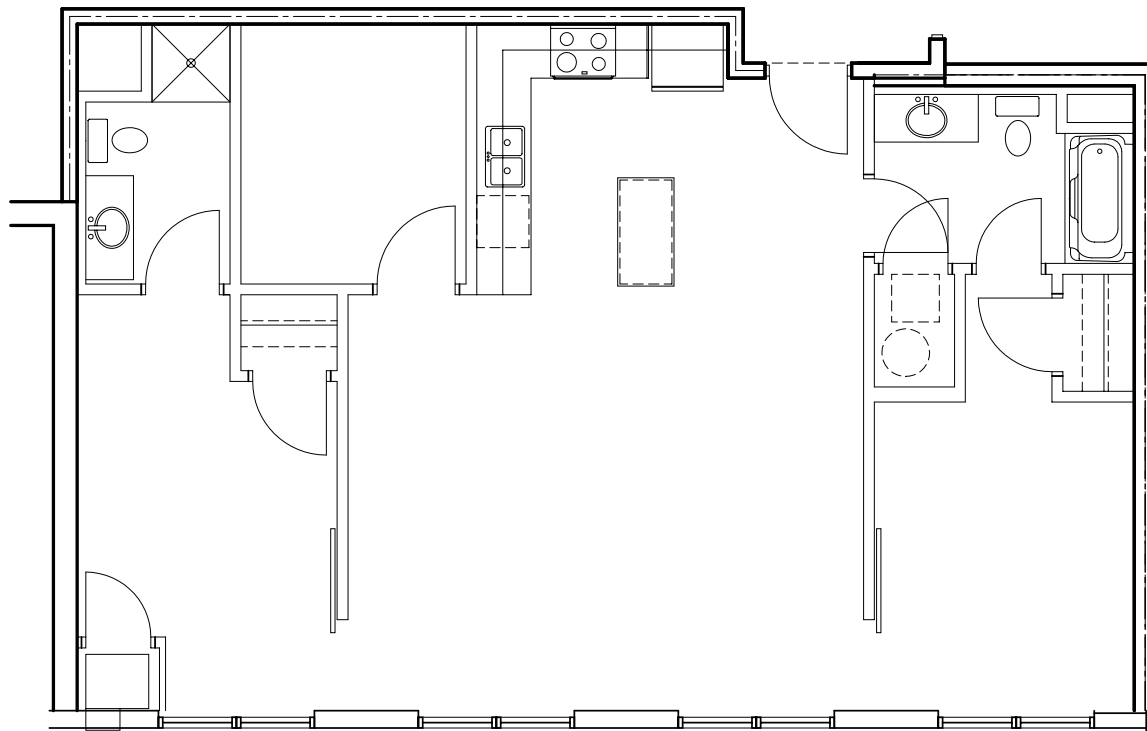

FL 3

FL 2

WWW.PHOENIXPARKNEIGHBORHOOD.COM

 Brought to you by Phoenix Parkside LLC

EAU CLAIRE, WISCONSIN

2 Bedroom
2 Bathroom
Den
1275 SQ FT

WWW.PHOENIXPARKNEIGHBORHOOD.COM

Brought to you by Phoenix Parkside LLC