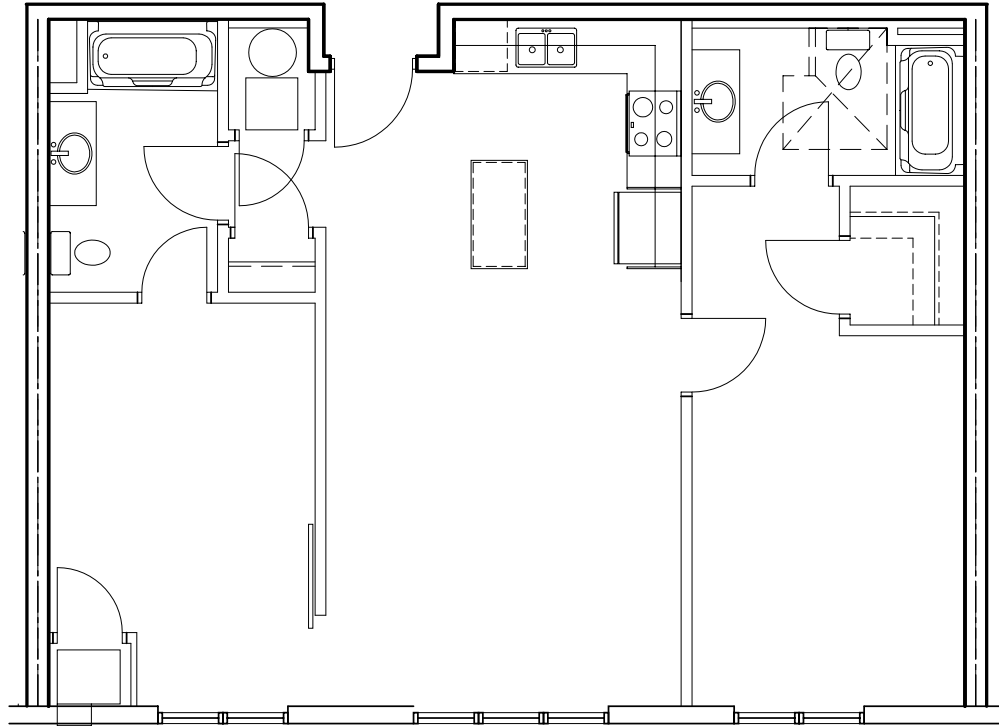

 Brought to you by Phoenix Parkside LLC

2 Bedroom
2 Bathroom
Den
1175 SQ FT

WWW.PHOENIXPARKNEIGHBORHOOD.COM

 Brought to you by Phoenix Parkside LLC

2 Bedroom
2 Bathroom
976 SQ FT

FL 3

WWW.PHOENIXPARKNEIGHBORHOOD.COM

 Brought to you by Phoenix Parkside LLC

EAU CLAIRE, WISCONSIN

2 Bedroom
2 Bathroom
976 SQ FT

FL 3

WWW.PHOENIXPARKNEIGHBORHOOD.COM

 Brought to you by Phoenix Parkside LLC

2 Bedroom
2 Bathroom
Deck
1218 SQ FT