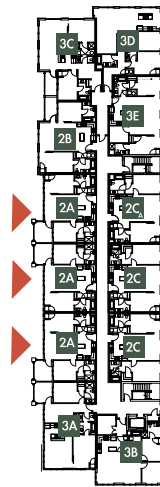

1 Bedroom
1 Bathroom
Den
789 SQ FT

FL 1

WWW.PHOENIXPARKNEIGHBORHOOD.COM

 Brought to you by Phoenix Parkside LLC

2 Bedroom
 2 Bathroom
 Deck
 926 SQ FT

FL 3

FL 2

FL 1

WWW.PHOENIXPARKNEIGHBORHOOD.COM

 Brought to you by Phoenix Parkside LLC

2 Bedroom
2 Bathroom
Deck
1006 SQ FT

FL 3

FL 2

WWW.PHOENIXPARKNEIGHBORHOOD.COM

 Brought to you by Phoenix Parkside LLC

EAU CLAIRE, WISCONSIN

1 Bedroom
1 Bathroom
729 SQ FT

FL 2

FL 1

WWW.PHOENIXPARKNEIGHBORHOOD.COM

 Brought to you by Phoenix Parkside LLC

EAU CLAIRE, WISCONSIN

2 Bedroom
2 1/2 Bathroom
Deck
Den
1195 SQ FT

WWW.PHOENIXPARKNEIGHBORHOOD.COM

 Brought to you by Phoenix Parkside LLC

2 Bedroom
2 Bathroom
Den
1175 SQ FT

WWW.PHOENIXPARKNEIGHBORHOOD.COM

 Brought to you by Phoenix Parkside LLC

2 Bedroom
2 Bathroom
976 SQ FT

FL 3

WWW.PHOENIXPARKNEIGHBORHOOD.COM