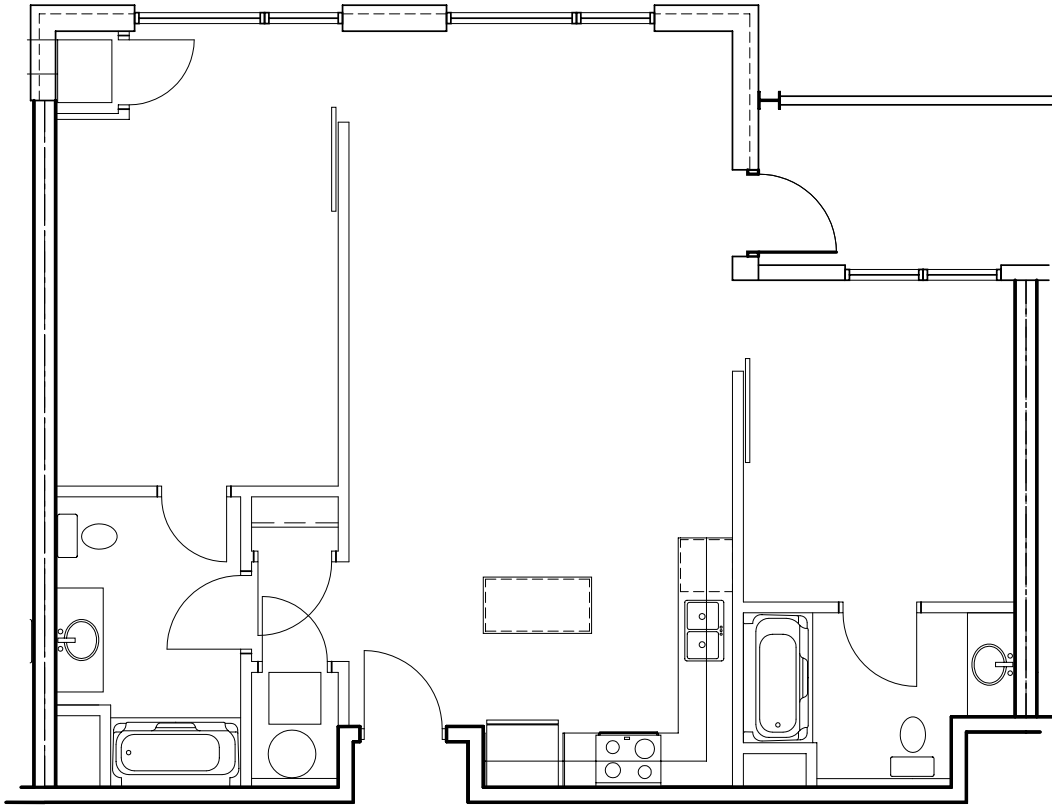

1 Bedroom
1 Bathroom
Den
789 SQ FT

FL 1

WWW.PHOENIXPARKNEIGHBORHOOD.COM

 Brought to you by Phoenix Parkside LLC

2 Bedroom
 2 Bathroom
 Deck
 926 SQ FT

FL 3

FL 2

FL 1

WWW.PHOENIXPARKNEIGHBORHOOD.COM

 Brought to you by Phoenix Parkside LLC

2 Bedroom
2 Bathroom
Deck
1006 SQ FT

FL 3

FL 2

WWW.PHOENIXPARKNEIGHBORHOOD.COM

 Brought to you by Phoenix Parkside LLC

EAU CLAIRE, WISCONSIN

1 Bedroom
1 Bathroom
729 SQ FT

FL 2

FL 1

WWW.PHOENIXPARKNEIGHBORHOOD.COM

 Brought to you by Phoenix Parkside LLC

EAU CLAIRE, WISCONSIN

2 Bedroom
2 1/2 Bathroom
Deck
Den
1195 SQ FT

WWW.PHOENIXPARKNEIGHBORHOOD.COM