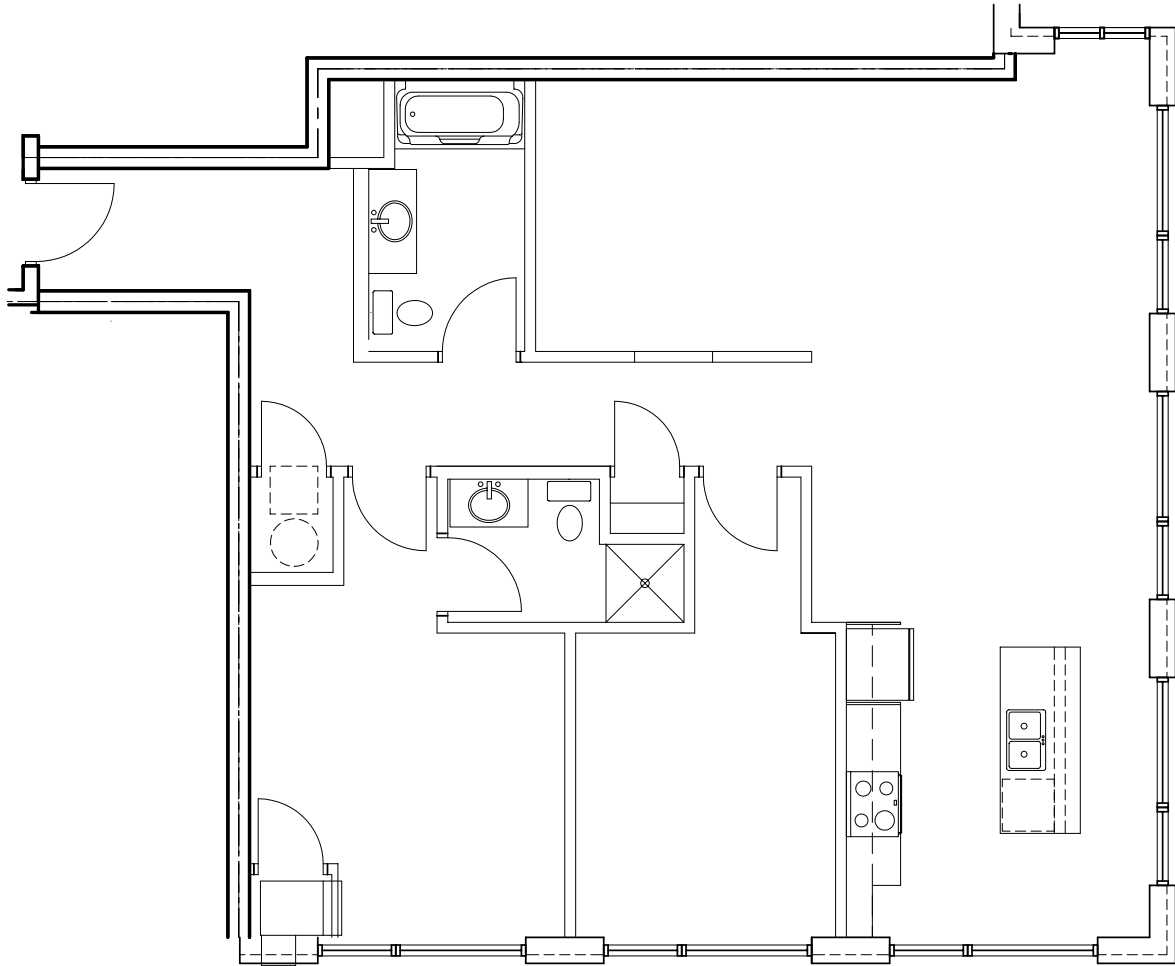

FL 3

FL 2

WWW.PHOENIXPARKNEIGHBORHOOD.COM

 Brought to you by Phoenix Parkside LLC

EAU CLAIRE, WISCONSIN

2 Bedroom
2 Bathroom
Den
1275 SQ FT

WWW.PHOENIXPARKNEIGHBORHOOD.COM

Brought to you by Phoenix Parkside LLC