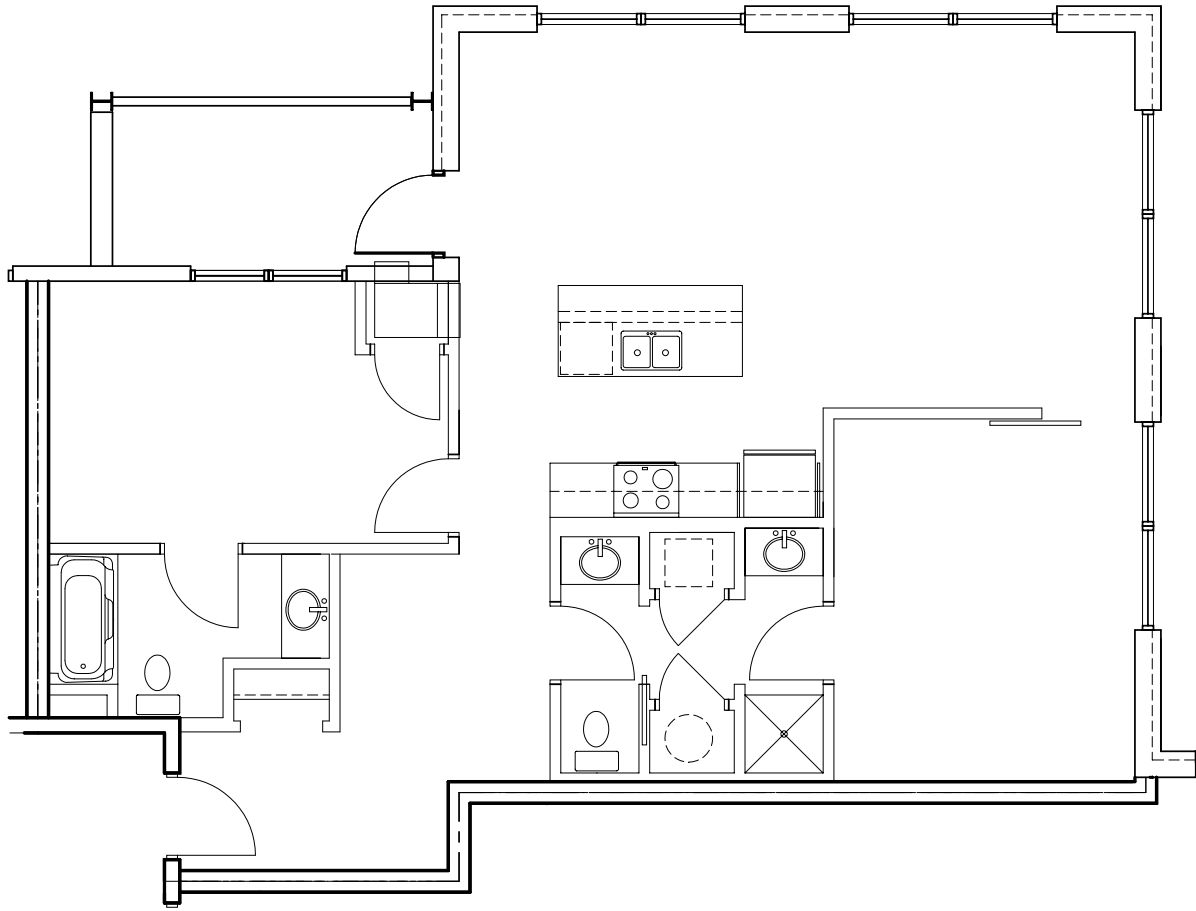

 Brought to you by Phoenix Parkside LLC

2 Bedroom
2 Bathroom
Den
1175 SQ FT

WWW.PHOENIXPARKNEIGHBORHOOD.COM

 Brought to you by Phoenix Parkside LLC

2 Bedroom
2 Bathroom
976 SQ FT

FL 3

WWW.PHOENIXPARKNEIGHBORHOOD.COM

 Brought to you by Phoenix Parkside LLC

EAU CLAIRE, WISCONSIN

2 Bedroom
2 Bathroom
976 SQ FT

FL 3

WWW.PHOENIXPARKNEIGHBORHOOD.COM

 Brought to you by Phoenix Parkside LLC

2 Bedroom
2 Bathroom
Deck
1218 SQ FT

FL 3

FL 2

WWW.PHOENIXPARKNEIGHBORHOOD.COM

 Brought to you by Phoenix Parkside LLC

EAU CLAIRE, WISCONSIN

2 Bedroom
2 Bathroom
Den
1275 SQ FT

WWW.PHOENIXPARKNEIGHBORHOOD.COM

Brought to you by Phoenix Parkside LLC